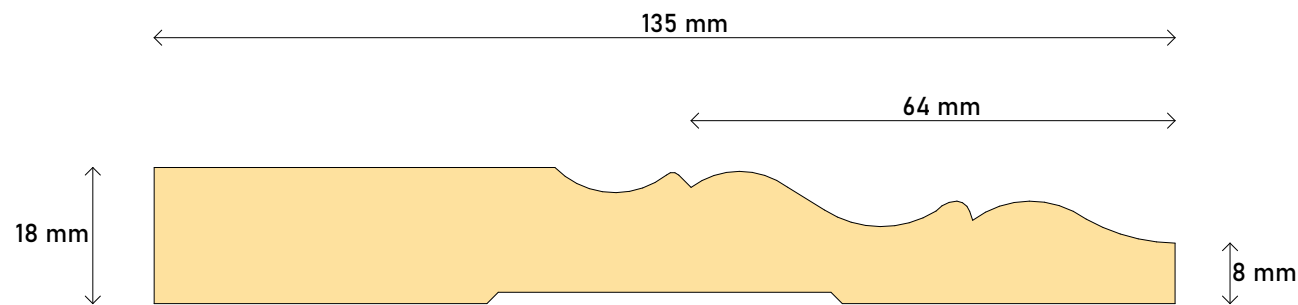

135 x 18

Grade:

Finger Jointed

Length:

5.4

Finish:

Untreated Primed

Scale: 1:1