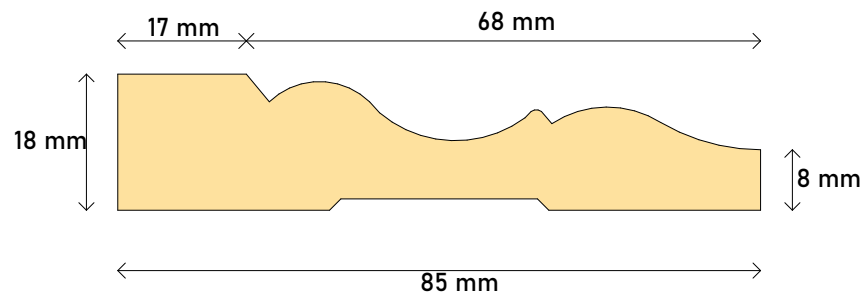

85 x 18

Grade:

Finger Jointed

Length:

5.4

Finish:

Untreated Primed

Scale: 1:1