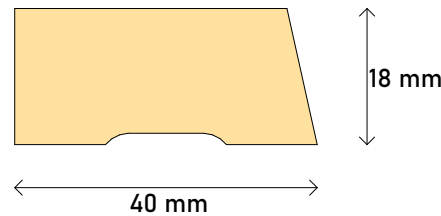

40 x 18

Grade:

Finger Jointed

Length:

5.4

Finish:

**Untreated
Untreated Primed
LOSP H3.1 Treated
LOSP H3.1 Treated & Primed**

Scale: 1:1